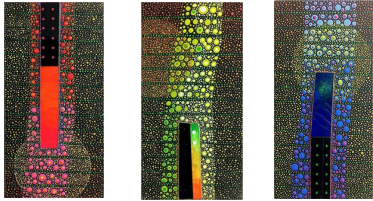

245mm x 172mm

2011

\$950

8

*Another story of the Moon in Churchill...*

Polymer media on canvas

155mm x 102mm

2011

\$450

9 10 11  
*From tiny bacteria to complex relations...*  
 Polymer media on canvas  
 450mm x 250mm  
 2011  
 \$850 each

12 13  
*Story of the Moon in Santa Fe*  
 Polymer media on canvas  
 253mm x 130mm  
 2011  
 \$750 each