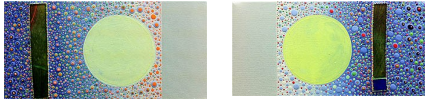

20
Another story of my Moon...
Polymer media on canvas
130mm x 253mm
2011
$750 each