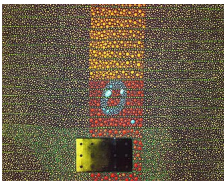

27
Drainage holes are essential...
Polymer media on canvas
410mm x 505mm
2011
$2500