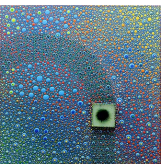

14 15 16 17  
*To describe various degrees of close relationship 1...*  
 Polymer media on canvas  
 355mm x 355mm  
 2011  
 \$850 each

18  
*Story of the Moon in Arizona...*  
 Polymer media on canvas  
 155mm x 102mm  
 2011  
 \$450

19  
*And then contemplate...*  
Polymer media on canvas  
515mm x 515mm  
2011  
\$2500

20  
*Another story of my Moon...*  
Polymer media on canvas  
130mm x 253mm  
2011  
\$750 each

22  
*Story of the Moon in California...*  
Polymer media on canvas  
155mm x 102mm  
2011  
\$450