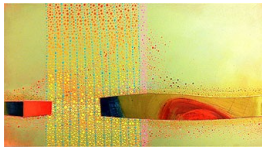

26
Environment can also be something as small as family...
Polymer media on canvas
510mm x 915mm
2011
$4000