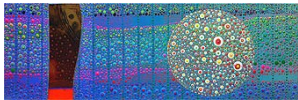

### *and follow the Green Dot road...*

1

*Between flowering plants...*

Polymer media on canvas

205mm x 610mm

2011

\$1400

2